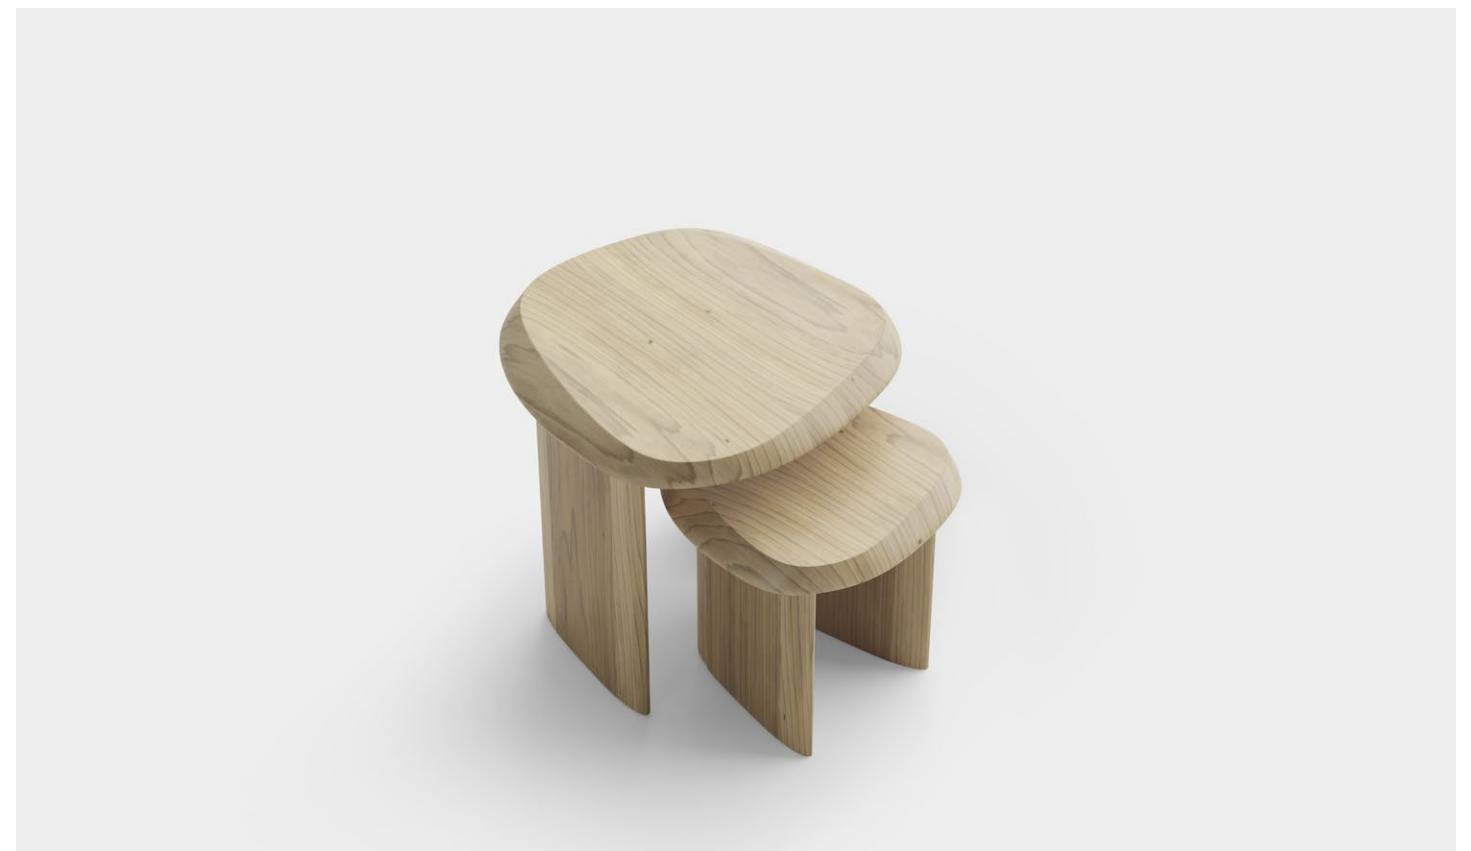

DESIGN BY
Joel Escalona, 2021

MATERIAL
Solid poplar / walnut wood

Poplar

Walnut

DIMENSIONS
CM H 50 x W 52 x D 52
IN H 20 x W 20 x D 20
CM H 40 x W 35 x D 35
IN H 16 x W 14 x D 14

Duna Nest Tables in poplar

Walnut wood

Poplar wood

Duna Nest Tables in poplar

duna

BENCH

Configured in two nest tables that fit together to optimize space and bring a warm sensation into the room. It can also be used as a sideboard or an auxiliary table.

Designed by Joel Escalona is a set of two tables made of natural wood with a water-based finish available in Poplar wood and Walnut.

DESIGN BY
Joel Escalona, 2021

MATERIAL
Solid poplar / walnut wood

Poplar