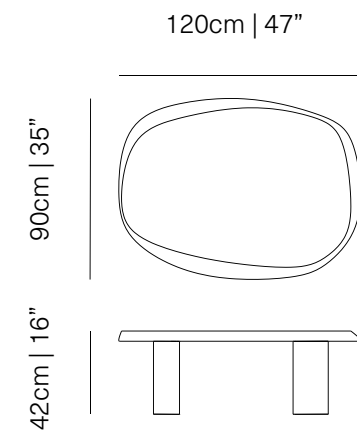

DESIGN BY
Joel Escalona, 2021

MATERIAL
Solid poplar / walnut wood

Poplar

Walnut

DIMENSIONS
CM H 50 x W 52 x D 52
IN H 20 x W 20 x D 20
CM H 40 x W 35 x D 35
IN H 16 x W 14 x D 14

Duna Nest Tables in poplar

Walnut

DIMENSIONS
CM H 46 x W 120 x D 46
IN H 18 x W 47 x D 18

Duna Bench and Nest Tables

Walnut wood

Poplar wood

Duna Bench and Nest Tables

duna

COFFEE TABLE

Designed by Joel Escalona made of natural wood with a water-based finish available in Poplar wood and Walnut.

DESIGN BY
Joel Escalona, 2021

MATERIAL
Solid poplar / walnut wood

Poplar

Walnut

DIMENSIONS
CM H 42 x W 120 x D 90
IN H 16 x W 47 x D 35

DESIGN BY
Joel Escalona, 2021

MATERIAL
Solid poplar / walnut wood

Poplar

Walnut

DIMENSIONS
CM H 30 x W 120 x D 60
IN H 12 x W 47 x D 24

Duna Coffee Table Small

Walnut wood

Poplar wood