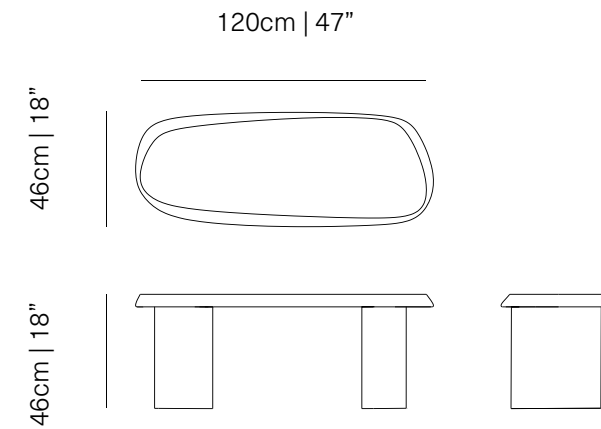

DESIGN BY
Joel Escalona, 2021

MATERIAL
Solid poplar / walnut wood

DIMENSIONS
CM H 46 x W 120 x D 46
IN H 18 x W 47 x D 18