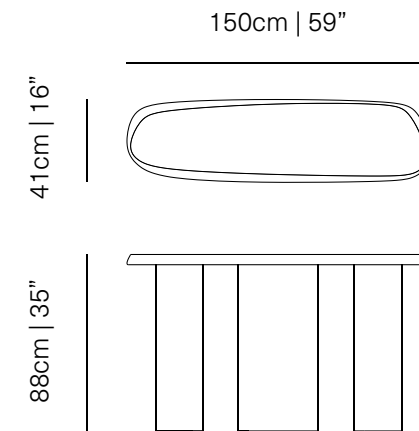

DESIGN BY
Joel Escalona, 2021

MATERIAL
Solid poplar / walnut wood

Poplar

Walnut

DIMENSIONS
CM H 30 x W 120 x D 60
IN H 12 x W 47 x D 24

Duna Coffee Table Small

Walnut wood

Poplar wood

Duna Sideboard

duna

SIDEBOARD

Sideboard is a captivating piece that welcomes you with a warm sensation inviting you to a serene space. This piece is delicately crafted to resemble a serene landscape through its carefully polished table top surface that resembles the effect of the wind and its captivating fluid smooth wood base.

Designed by Joel Escalona made of natural wood with a water-based finish available in Poplar wood and Walnut.

DESIGN BY
Joel Escalona, 2021

MATERIAL
Solid poplar / walnut wood

Poplar

Walnut

DIMENSIONS
CM H 88 x W 150 x D 41
IN H 35 x W 59 x D 16