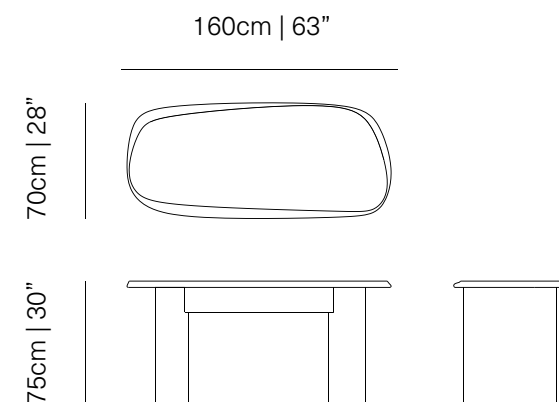

Walnut

DIMENSIONS
CM H 46 x W 120 x D 46
IN H 18 x W 47 x D 18

Duna Bench and Nest Tables

Walnut wood

Poplar wood

Duna Bench and Nest Tables

duna

COFFEE TABLE

DESIGN BY
Joel Escalona, 2021

MATERIAL
Solid poplar / walnut wood

Poplar

Walnut

DIMENSIONS
CM H 30 x W 120 x D 60
IN H 12 x W 47 x D 24

Duna Coffee Table Small

Walnut wood

Poplar wood

Designed by Joel Escalona made of natural wood with a water-based finish available in Poplar wood and Walnut.

DESIGN BY
Joel Escalona, 2021

MATERIAL
Solid poplar / walnut wood

Poplar

Walnut

DIMENSIONS
CM H 88 x W 150 x D 41
IN H 35 x W 59 x D 16

Designed by Joel Escalona made of natural wood with a water-based finish available in Poplar wood and Walnut.

DESIGN BY
Joel Escalona, 2021

MATERIAL
Solid poplar / walnut wood

Poplar

Walnut

DIMENSIONS
CM H 75 x W 160 x D 70
IN H 30 x W 63 x D 28