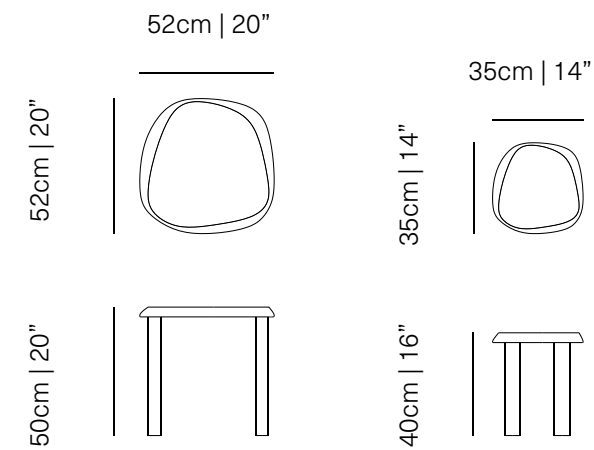

DESIGN BY
Joel Escalona, 2021

MATERIAL
Solid poplar / walnut wood

Poplar

Walnut

DIMENSIONS
CM H 50 x W 52 x D 52
IN H 20 x W 20 x D 20
CM H 40 x W 35 x D 35
IN H 16 x W 14 x D 14

Duna Nest Tables in poplar

Walnut

DIMENSIONS
CM H 46 x W 120 x D 46
IN H 18 x W 47 x D 18

Duna Bench and Nest Tables

Walnut wood

Poplar wood

Duna Bench and Nest Tables

duna

COFFEE TABLE

Designed by Joel Escalona made of natural wood with a water-based finish available in Poplar wood and Walnut.

DESIGN BY
Joel Escalona, 2021

MATERIAL
Solid poplar / walnut wood

Poplar

Walnut

DIMENSIONS
CM H 42 x W 120 x D 90
IN H 16 x W 47 x D 35

DESIGN BY
Joel Escalona, 2021

MATERIAL
Solid poplar / walnut wood

Poplar

Walnut

DIMENSIONS
CM H 30 x W 120 x D 60
IN H 12 x W 47 x D 24

Duna Coffee Table Small

Walnut wood

Poplar wood