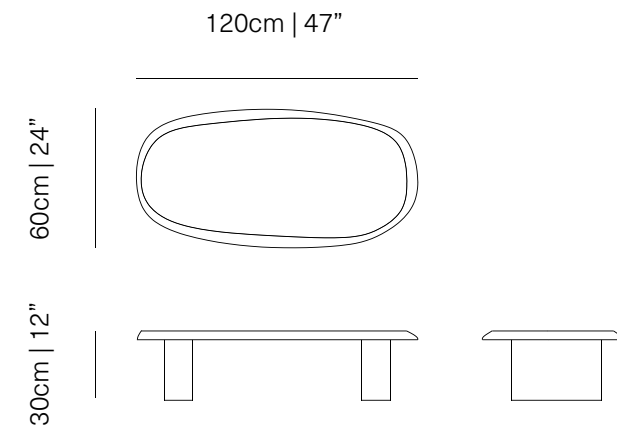

DESIGN BY
Joel Escalona, 2021

MATERIAL
Solid poplar / walnut wood

Poplar

Walnut

DIMENSIONS
CM H 50 x W 52 x D 52
IN H 20 x W 20 x D 20
CM H 40 x W 35 x D 35
IN H 16 x W 14 x D 14

Duna Nest Tables in poplar

Walnut

DIMENSIONS
CM H 46 x W 120 x D 46
IN H 18 x W 47 x D 18

Duna Bench and Nest Tables

Walnut wood

Poplar wood

Duna Bench and Nest Tables

duna

COFFEE TABLE

Designed by Joel Escalona made of natural wood with a water-based finish available in Poplar wood and Walnut.

DESIGN BY
Joel Escalona, 2021

MATERIAL
Solid poplar / walnut wood

Poplar

Walnut

DIMENSIONS
CM H 42 x W 120 x D 90
IN H 16 x W 47 x D 35

DESIGN BY
Joel Escalona, 2021

MATERIAL
Solid poplar / walnut wood

Poplar

Walnut

DIMENSIONS
CM H 30 x W 120 x D 60
IN H 12 x W 47 x D 24

Duna Coffee Table Small

Walnut wood

Poplar wood