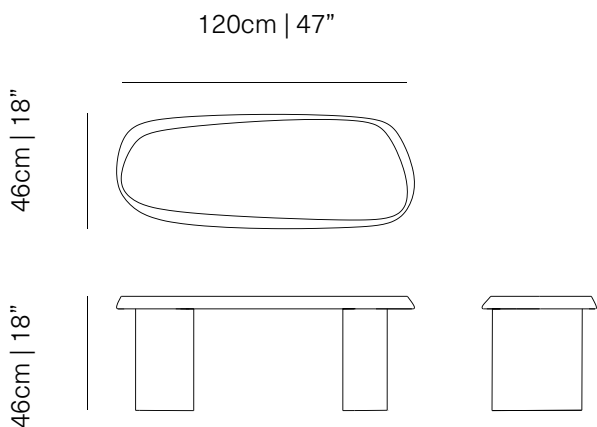

duna

BENCH

www.nono.mx | nono@nono.mx

Configured in two nest tables that fit together to optimize space and bring a warm sensation into the room. It can also be used as a sideboard or an auxiliary table.

Designed by Joel Escalona is a set of two tables made of natural wood with a water-based finish available in Poplar wood and Walnut.

DESIGN BY
Joel Escalona, 2021

MATERIAL
Solid poplar / walnut wood