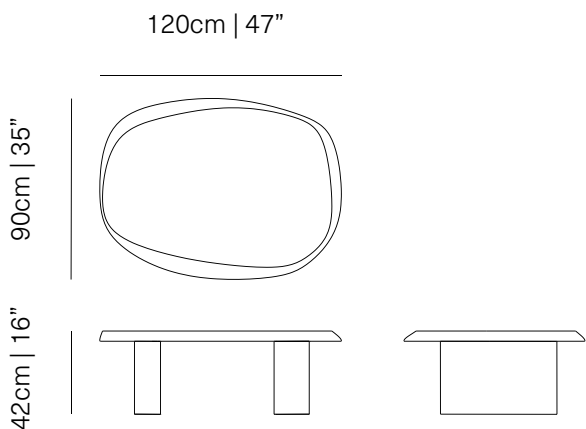

duna

COFFEE TABLE

LARGE

www.nono.mx | nono@nono.mx

Its generous measures turn this Large Coffee Table into a conversation starter at any lounge space or a cozy home space. This piece is delicately crafted to resemble a serene landscape through its carefully polished table top surface that resembles the effect of the wind and its captivating fluid smooth wood base.

Designed by Joel Escalona made of natural wood with a water-based finish available in Poplar wood and Walnut.

DESIGN BY
Joel Escalona, 2021

MATERIAL
Solid poplar / walnut wood