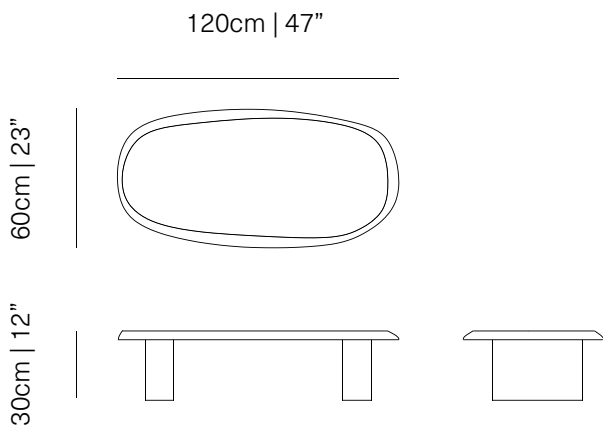

duna

COFFEE TABLE

SMALL

www.nono.mx | xurouou@nono.mx

This Coffee table is the perfect centerpiece to bring a warm sensation into the room for its carefully polished table top surface that resembles the effect of the wind and its captivating fluid smooth wood base.

Duna Collection is inspired by the sense of calm that comes from the vastness of the dense sand fields and its wind-polished formations. Designed by Joel Escalona made of natural wood with a water-based finish available in Poplar wood and Walnut.

DESIGN BY
Joel Escalona, 2021

MATERIAL
Solid poplar / walnut wood