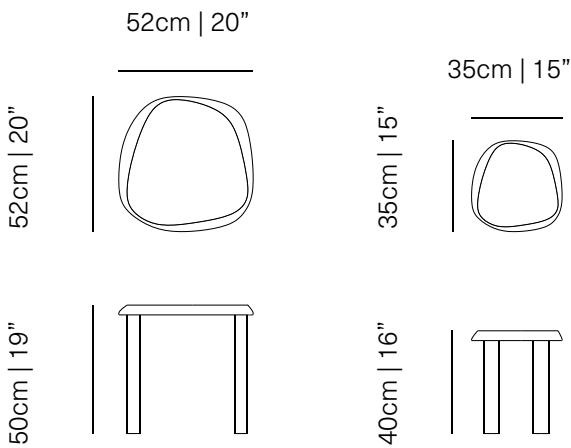

duna

NEST TABLES

SET OF TWO

www.nonono.mx | xur'ouou@nonono.mx

Configured in two nest tables that fit together to optimize space and bring a warm sensation into the room. It can also be used as a sideboard or an auxiliary table.

Designed by Joel Escalona is a set of two tables made of natural wood with a water-based finish available in Poplar wood and Walnut.

DESIGN BY
Joel Escalona, 2021

MATERIAL
Solid poplar / walnut wood