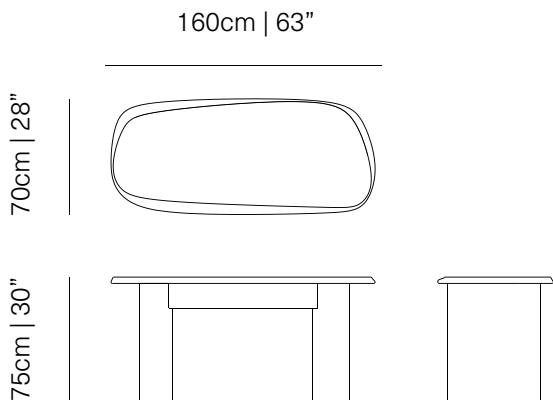

duna

DESK

Sideboard is a captivating piece that welcomes you with a warm sensation inviting you to a serene space. This piece is delicately crafted to resemble a serene landscape through its carefully polished table top surface that resembles the effect of the wind and its captivating fluid smooth wood base.

Designed by Joel Escalona made of natural wood with a water-based finish available in Poplar wood and Walnut.

DESIGN BY
Joel Escalona, 2021

MATERIAL
Solid poplar / walnut wood