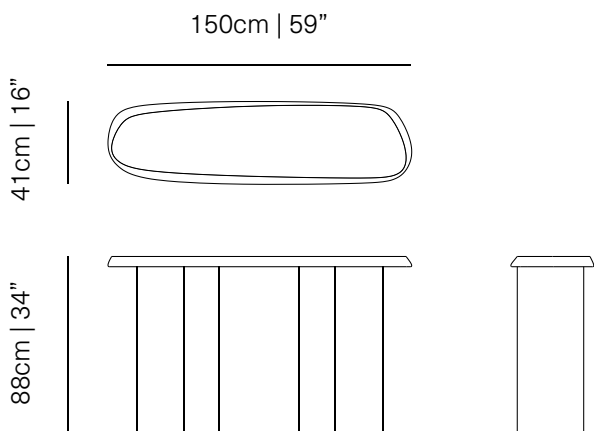

duna

SIDEBOARD

www.nono.mx | nono@nono.mx

Sideboard is a captivating piece that welcomes you with a warm sensation inviting you to a serene space. This piece is delicately crafted to resemble a serene landscape through its carefully polished table top surface that resembles the effect of the wind and its captivating fluid smooth wood base.

Designed by Joel Escalona made of natural wood with a water-based finish available in Poplar wood and Walnut.

DESIGN BY
Joel Escalona, 2021

MATERIAL
Solid poplar / walnut wood